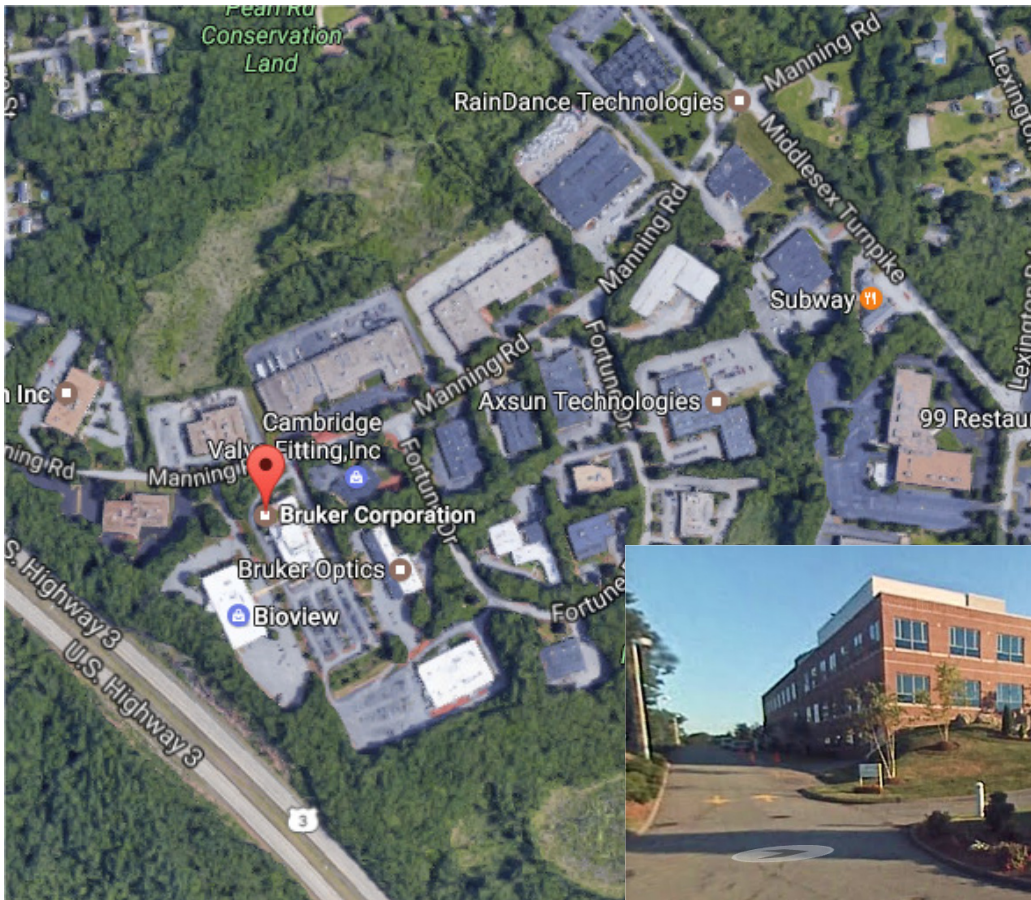

Directions to Bruker Billerica MA

40 Manning Road
Billerica, MA 01821
USA
Info.baxs@bruker.com
www.bruker.com

Direction from the Massachusetts Turnpike (I-90), Take exit 14 to I-95N toward N.H. - Maine, go 10 miles and Exit 32A for US- 3N toward Middlesex Turnpike Lowell/Nashua NH. Go 2.2 miles to exit 26 Bedford merge onto Crosby Dr then go a mile and make a left onto Middlesex Turnpike. Continue for 1.4miles make a left onto Manning Road go 0.3 miles turn at the third left.

Direction from I-495 Lowell/Chelmsford area, Exit I-495 to Concord Rd Billerica. Go 46 miles and take exit 27 US-3 S. Turn right onto Concord Road go 0.5 miles and take right onto Middlesex Turnpike. Drive 1.6 miles and make a right onto Manning Road go 0.3 miles turn at the third left.

Directions from I-95 Exit 32A for US- 3N toward Middlesex Turnpike Lowell/Nashua NH. Go 2.2 miles to exit 26 Bedford merge onto Crosby Dr then go a mile and make a left onto Middlesex Turnpike. Continue for 1.4miles make a left onto Manning Road go 0.3 miles turn at the third left.

Directions from Logan Airport, Exit airport on MA-1a S and get on I-93N go 17 miles and take I-95 S drive to take Exit 32A onto US-3N (Lowell) go 3 miles to exit 26 Bedford merge onto Crosby Dr then go a mile and make a left onto Middlesex Turnpike. Continue for 1.4 miles make a left onto Manning Road go 0.3 miles turn at the third left